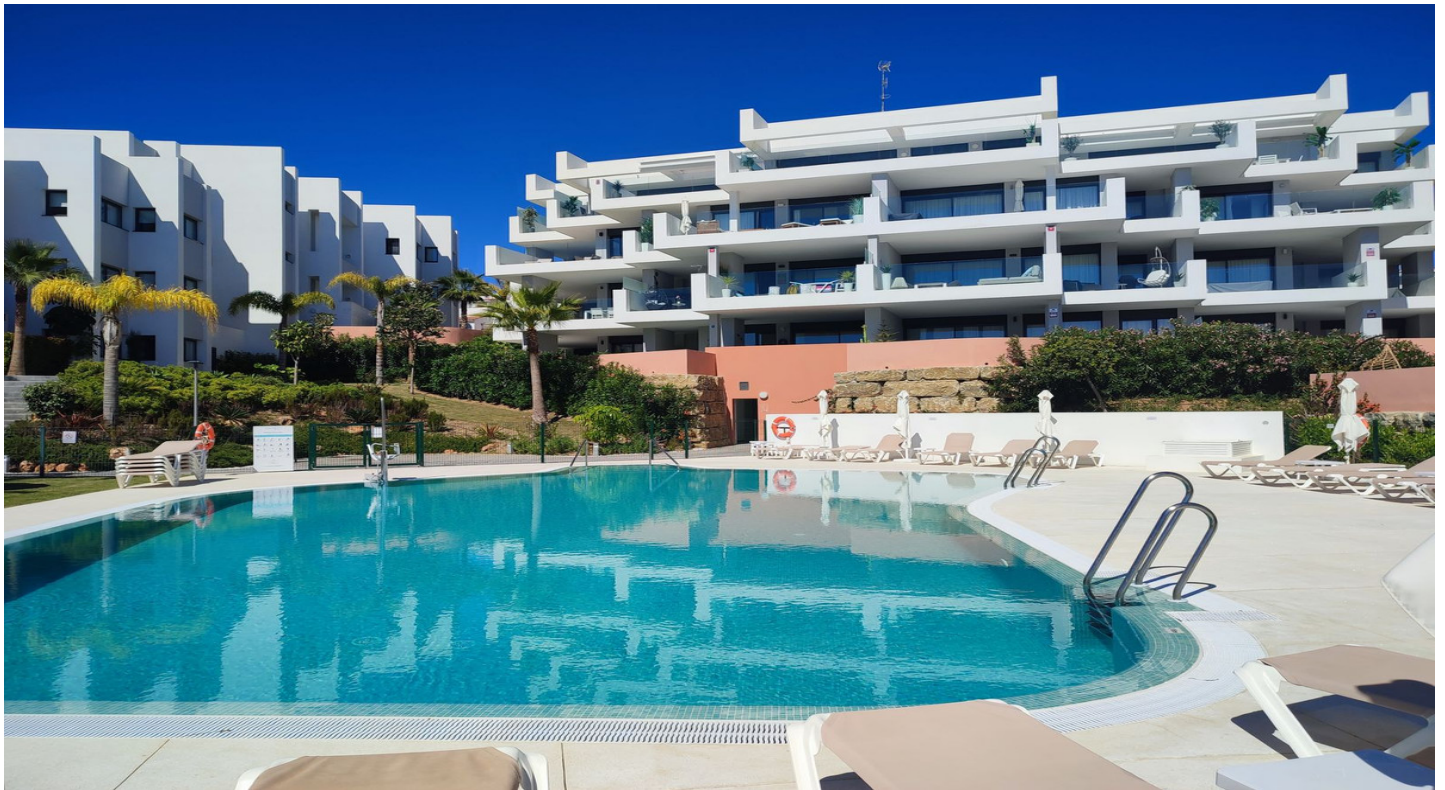

Ground Floor Apartment for sale in Manilva, Manilva

390,000 €

Reference: R4716211 Bedrooms: 2 Bathrooms: 2 Build Size: 97m² Terrace: 42m²

Costa del Sol, Manilva

EXCLUSIVE LISTING!

Discover the epitome of modern living at urbanisation Pure South in Manilva, where luxury meets convenience in the heart of an urban oasis. This exquisite 2-bedroom, 2-bathroom residence boasts an expansive terrace, perfect for soaking in the sun and the views of sea and park.

Step into a realm of unparalleled leisure with access to the esteemed Social Clubhouse, a hub of activity and relaxation. Indulge your senses in the spa, where rejuvenation awaits at every turn. Take a dip in one of the two shimmering pools, or watch as your little ones delight in the excitement of their own dedicated pool and playground area.

Pure South Manilva stands as a beacon of sophistication within the esteemed urbanization, offering a lifestyle coveted by many and achieved by few. Whether unwinding in the comfort of your stylish abode or socializing amidst the community's vibrant atmosphere, every moment here is imbued with a sense of exclusivity and charm.

Conveniently located within walking distance of the beach and the chiringitos. Embrace the allure of urban living while still relishing in the tranquility of your private sanctuary.

Experience the pinnacle of luxury living at Pure South Manilva, where every detail is crafted to elevate your lifestyle to new heights. Welcome home to a world of endless possibilities and unparalleled refinement.