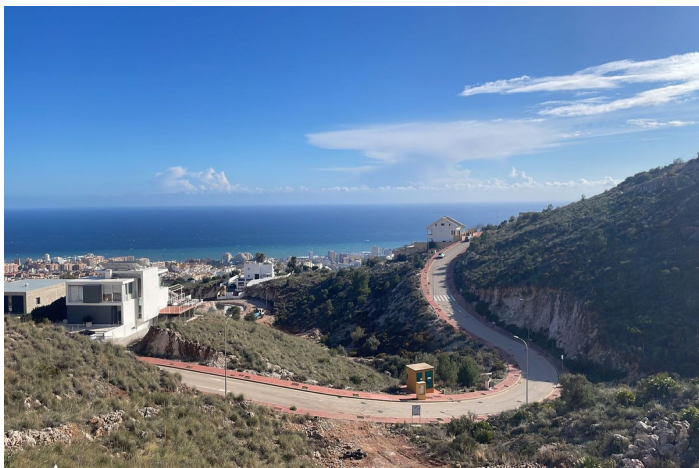

Villa - Chalet en venta en Benalmádena, Benalmádena

1.350.000 €

Referencia: R4590616   Dormitorios: 3   Baños: 3   Terreno: 631m²   Construido: 230m²   Terraza: 401m²