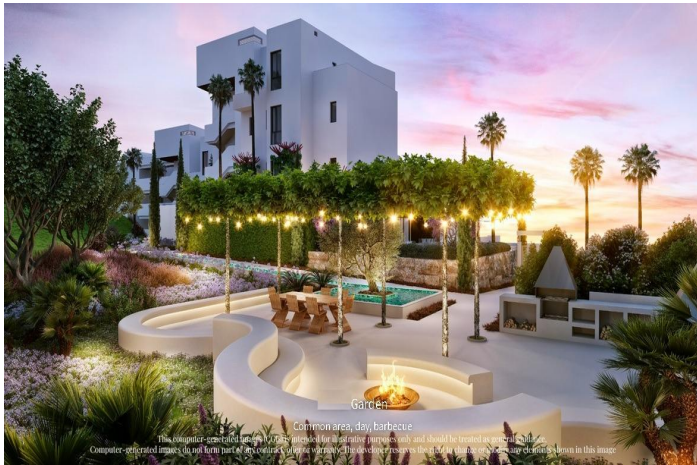

Apartment for sale in Ojén, Marbella

799,500 €

Reference: RS10397 Bedrooms: 2 Bathrooms: 2 Build Size: 97m² Terrace: 44m²

Costa del Sol, Ojén

IMPRESSIVE NEW DEVELOPMENT

Impressive new development with 2 and 3 bedroom flats and penthouses facing south, from where you can enjoy breathtaking views of the Mediterranean.

Open plan living and dining areas with integrated kitchens, where the light and calm flows and the sea breeze. The design mixes interior spaces and terraces for a unique Mediterranean experience. The master bedroom has an en-suite bathroom as well as a dressing room. Each flat has a parking space and storage room. The communal areas offer spacious green areas, outdoor swimming pool, ideal for those looking to enjoy the Mediterranean climate.

With an exclusive relaxation area designed for leisure for the residents of the community, this communal space includes outdoor relaxation areas, barbecue, fireplace, lounge area, drinks corner and much more. Enjoy the views of the Mediterranean while working, socialising or simply relaxing. Don't miss this unique opportunity to enhance your living experience.

Features:

Features

Gym
Gated
Communal Pool
Beach: 5000 Meters
Near Bus Route
Elevator/Lift
Air Conditioning: Pre-Installed
Terrace: 44 Msq.
Near Schools
Near Golf / Golf Resort Property
Views: Sea
Location: Coastal, Urbanisation
Double Bedrooms: 2
BBQ
Near Commercial Center
Useable Build Space: 88 Msq.
Near Trees