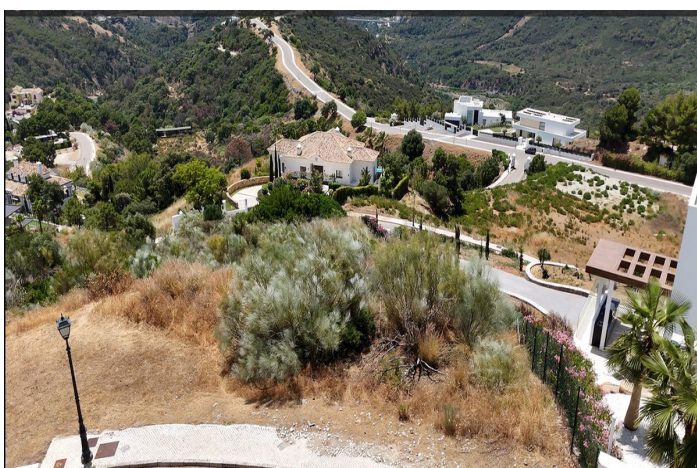

Residentiele Percelen te koop in Benahavís, Benahavís

750.000 €

Referentie: R4821940 Plotgrootte: 3.563m²

Costa del Sol, Benahavís

PRIME MONTE MAYOR RESIDENTIAL PLOT WITH BREATHTAKING VIEWS

Discover this exceptional 3.563 square-meter building site, ideal for constructing a nice villa in the highly sought-after Monte Mayor urbanization. This expansive plot offers stunning views of the Mediterranean, Gibraltar, and the African coastline, all set against a stunning mountain backdrop. With a buildability of 12.5% as per planning regulations, this site is perfect for your luxury property. Our design ensures that each plot retains its natural charm, providing owners with ample space and unparalleled privacy.

Monte Mayor is renowned for its breathtaking natural beauty and top-notch amenities, including 24-hour security. Despite its serene setting, the plot is conveniently accessible, just a 15-minute drive from the bustling hub of Puerto Banús, 25 minutes from Marbella, and less than 45 minutes from Málaga Airport.

Kenmerken:

Zonorientatie

South

Uitzicht

Zeezicht

Mountain Bekeken

Weids

Country Bekeken