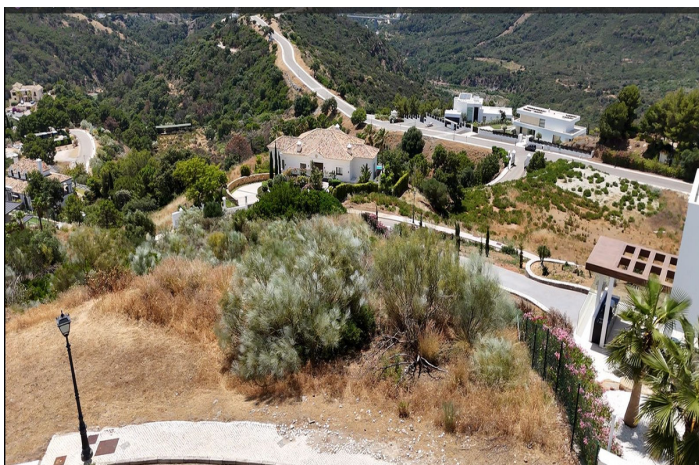

## Costa del Sol, Benahavís

### PRIME MONTE MAYOR RESIDENTIAL PLOT WITH BREATHTAKING VIEWS

Discover this exceptional 3.563 square-meter building site, ideal for constructing a nice villa in the highly sought-after Monte Mayor urbanization. This expansive plot offers stunning views of the Mediterranean, Gibraltar, and the African coastline, all set against a stunning mountain backdrop. With a buildability of 12.5% as per planning regulations, this site is perfect for your luxury property. Our design ensures that each plot retains its natural charm, providing owners with ample space and unparalleled privacy.

Monte Mayor is renowned for its breathtaking natural beauty and top-notch amenities, including 24-hour security. Despite its serene setting, the plot is conveniently accessible, just a 15-minute drive from the bustling hub of Puerto Banús, 25 minutes from Marbella, and less than 45 minutes from Málaga Airport.

**Features:**

**Orientation**

South

**Security**

24 Hour Security

**Views**

Sea

Mountain