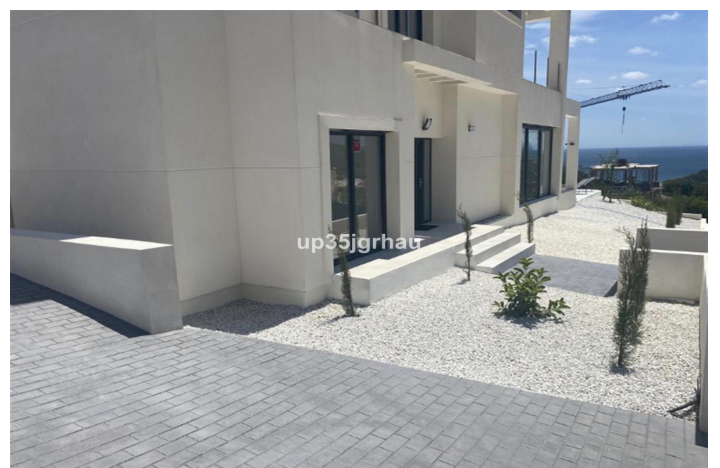

Terreno Urbano en venta en San Diego, San Roque

4.662.500 €

Referencia: R4302820 Terreno: 9.325m²

Costa de la Luz, San Diego

This impressive plot with sea views in San Diego (near Sotogrande) offers the perfect opportunity to build villas. The large land has an area of 9325 m² that can be divided into several plots, from 500 m². The plot is located close to the beach with incredible views of the sea in a quiet area, in an area of new villas.

Características:

Orientación

South

Vistas

Vistas al Mar

Vistas Panorámicas

Vistas al Campo

Vistas a Playa