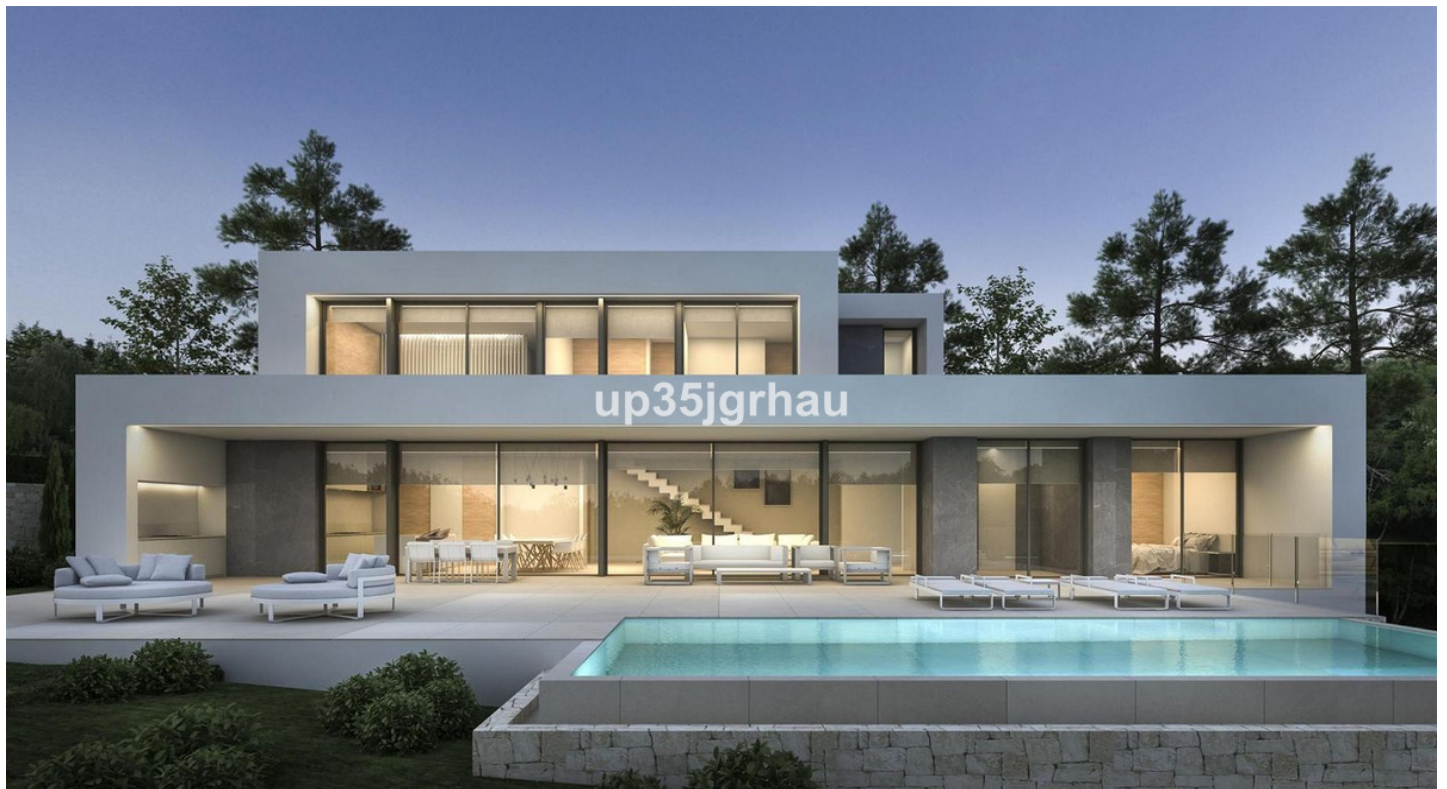

Terreno Urbano en venta en San Diego, San Roque

4.662.500 €

Referencia: R4302820 Terreno: 9.325m²

Costa de la Luz, San Diego

This impressive plot with sea views in San Diego (near Sotogrande) offers the perfect opportunity to build villas. The large land has an area of 9325 m² that can be divided into several plots, from 500 m². The plot is located close to the beach with incredible views of the sea in a quiet area, in an area of new villas.

Características:

Orientación

South

Vistas

Vistas al Mar

Vistas Panorámicas

Vistas al Campo

Vistas a Playa