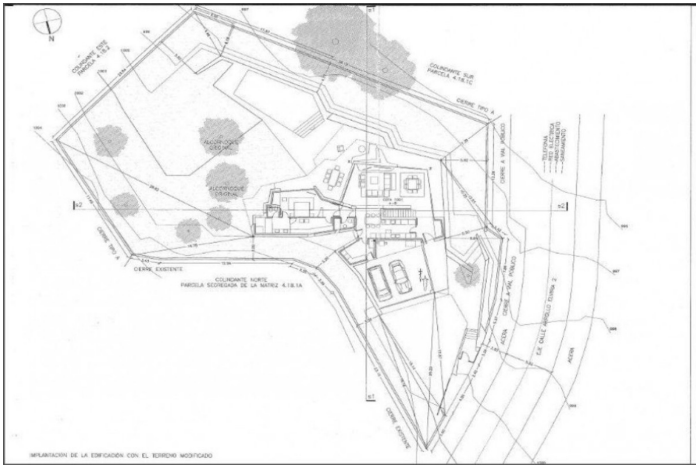

Residential Plot for sale in Elviria, Marbella

495,000 €

Reference: R4096015 Plot Size: 1,500m²

Costa del Sol, Elvira

Land, Elvira, Costa del Sol.

Garden/Plot 1500 m².

Setting : Close To Golf, Close To Schools.

Orientation : South.

Pool : Room For Pool.

Views : Panoramic.

Garden : Private.

Features:

Orientation

South

Pool

Room for Pool

Views

Panoramic

Garden

Private

Setting

Close To Golf

Close To Schools