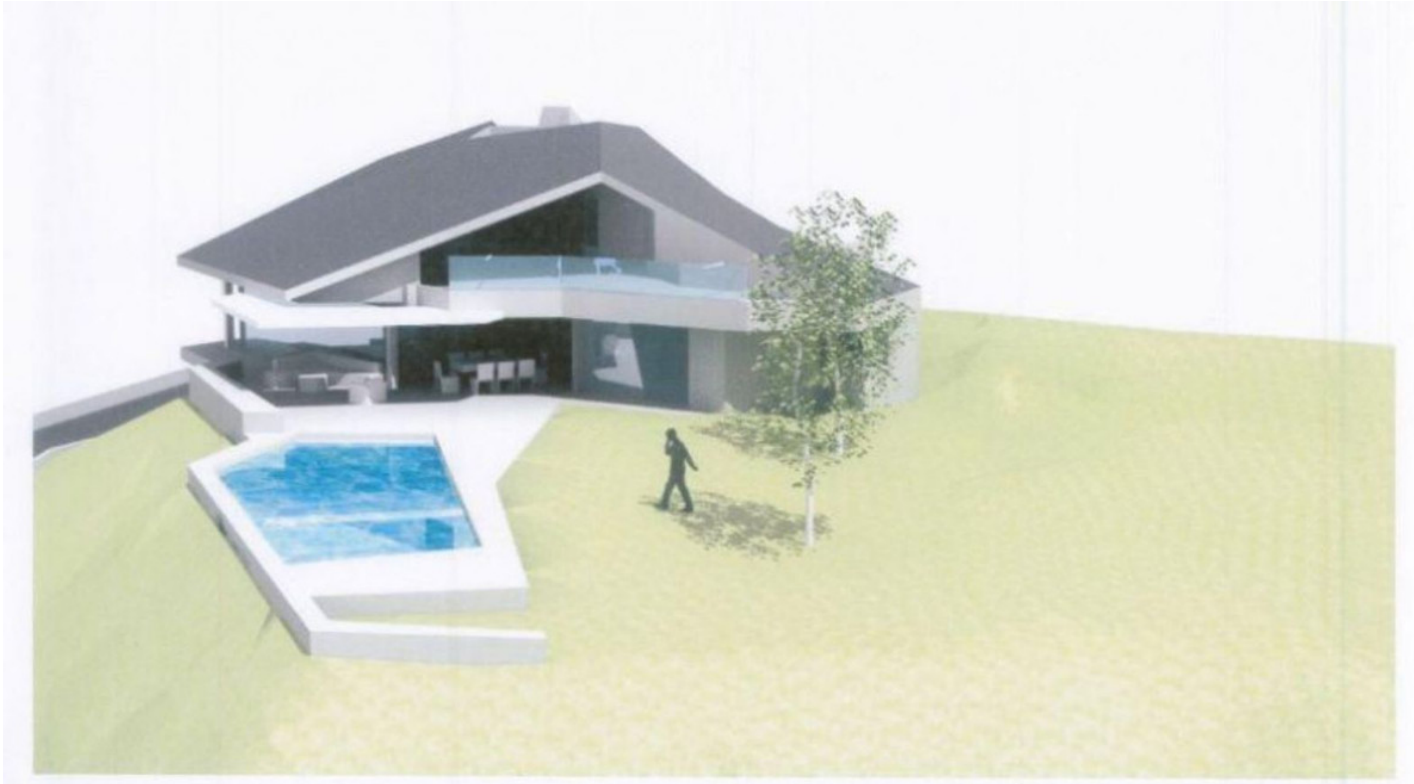

Residential Plot for sale in Elviria, Marbella

495,000 €

Reference: R4096015 Plot Size: 1,500m²

Costa del Sol, Elvira

Land, Elvira, Costa del Sol.

Garden/Plot 1500 m².

Setting : Close To Golf, Close To Schools.

Orientation : South.

Pool : Room For Pool.

Views : Panoramic.

Garden : Private.

Features:

Orientation

South

Pool

Room for Pool

Views

Panoramic

Garden

Private

Setting

Close To Golf

Close To Schools