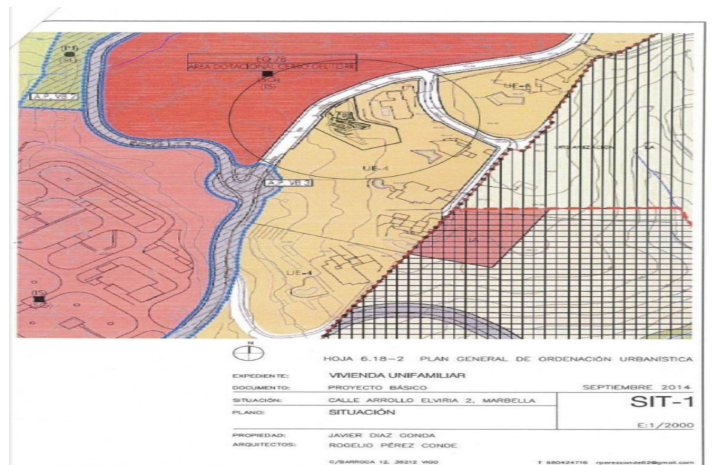

Residential Plot for sale in Elviria, Marbella

495,000 €

Reference: R4096015 Plot Size: 1,500m²

Costa del Sol, Elvira

Land, Elvira, Costa del Sol.

Garden/Plot 1500 m².

Setting : Close To Golf, Close To Schools.

Orientation : South.

Pool : Room For Pool.

Views : Panoramic.

Garden : Private.

Features:

Orientation

South

Pool

Room for Pool

Views

Panoramic

Garden

Private

Setting

Close To Golf

Close To Schools