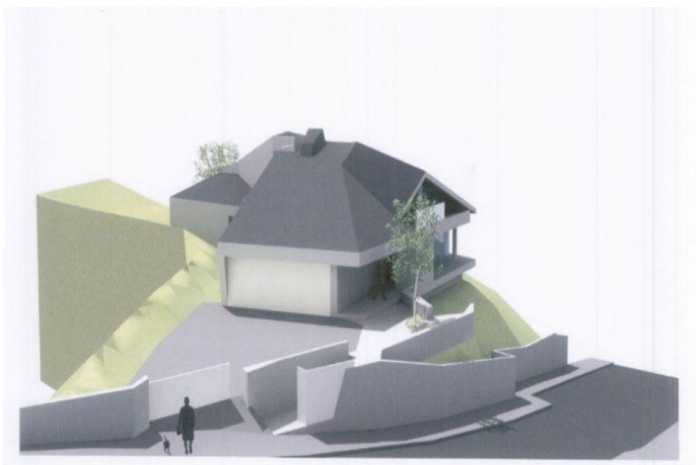

Residential Plot for sale in Elviria, Marbella

495,000 €

Reference: R4096015 Plot Size: 1,500m²

Costa del Sol, Elvira

Land, Elvira, Costa del Sol.

Garden/Plot 1500 m².

Setting : Close To Golf, Close To Schools.

Orientation : South.

Pool : Room For Pool.

Views : Panoramic.

Garden : Private.

Features:

Orientation

South

Pool

Room for Pool

Views

Panoramic

Garden

Private

Setting

Close To Golf

Close To Schools