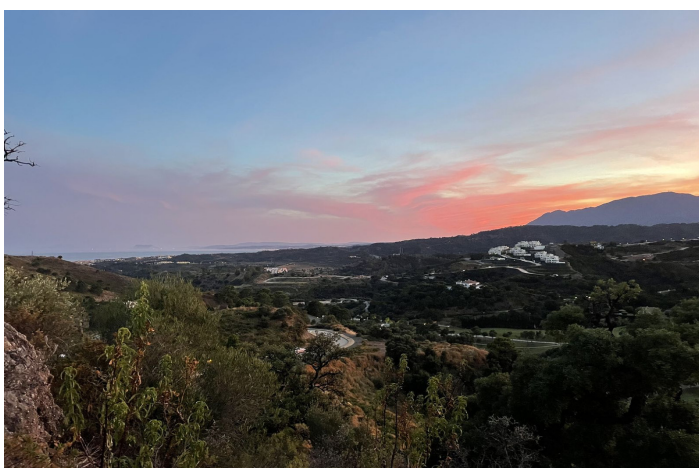

Residentiele Percelen te koop in Benahavís, Benahavís

1.950.000 €

Referentie: R4422034 Plotgrootte: 10.275m²

Costa del Sol, Benahavís

Unique opportunity to acquire two adjoining magnificent villa plots primely nestled on an elevated private peak within the exclusive, Marbella Club Golf Resort, Benahavis boasting panoramic sea, mountain and golf views. One or two villas can be constructed on these plots with a total buildable footprint of 1,100 m² plus basement. This unique real-estate opportunity is just a stones throw from the club house and the resort's many amenities. Gourmet five-star dining can be enjoyed at the clubhouse in a tranquil setting nestled between a picturesque lake and the 18th hole green. Golf Club Members will enjoy unlimited use of its meticulously manicured, championship, Dave Thomas designed 18-hole golf course where often walk-on access to play with practically no tee-times required. Members enjoy a comprehensive practice facility along with personalized Golf instruction by PGA professional golf staff. The golf club has a full calendar of events and tournaments hosted by the club. Additionally, the Marbella Club Golf Resort Riding Stables is a horse lovers delight that has been host of the both international and national horse jumping championships where Residents can enjoy a comprehensive range of services provided by one of the finest equestrian facilities in Spain. Residents can liberally arrange for a guided ride through the stunning trails among unspoiled nature within the majestic foothills of the Sierra Bermeja Mountains.

Kenmerken:

Extra's

Stallen

Zonorientatie

South West Orientation

Uitzicht

Zeezicht

Mountain Bekeken

Weids

Golf Bekeken

Ligging

Dichtbij golfbaan

Urbanisatie

Eerstelijns golf

Beveiliging

Omheind complex