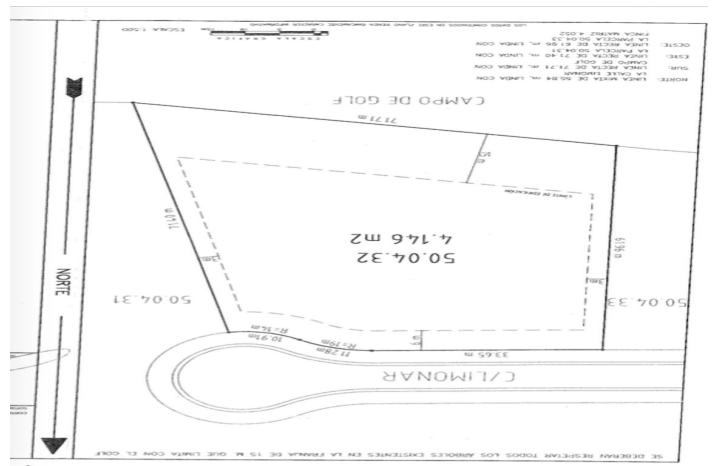

Terreno Urbano en venta en Sotogrande Alto, Sotogrande

1.000.000 €

Referencia: R4646272 Terreno: 4.146m²

Costa de la Luz, Sotogrande Alto

"Frontline golf plot located in an exclusive community in Sotogrande. Situated facing south, the plot offers privacy within a cul-de-sac, ensuring exclusive access to the property. Stunning sea views can be enjoyed from the second level."

Características:

Orientación

South

Seguridad

Recinto Cerrado

Vistas

Vistas al Mar

Vistas Panorámicas