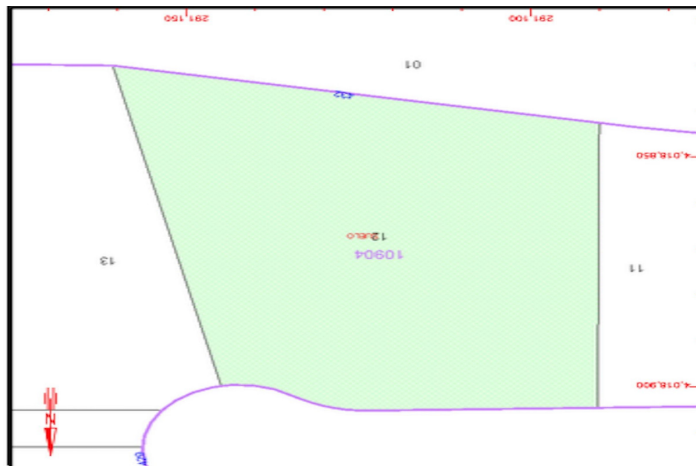

Terreno Urbano en venta en Sotogrande Alto, Sotogrande

1.000.000 €

Referencia: R4646272 Terreno: 4.146m²

Costa de la Luz, Sotogrande Alto

"Frontline golf plot located in an exclusive community in Sotogrande. Situated facing south, the plot offers privacy within a cul-de-sac, ensuring exclusive access to the property. Stunning sea views can be enjoyed from the second level."

Características:

Orientación

South

Seguridad

Recinto Cerrado

Vistas

Vistas al Mar

Vistas Panorámicas