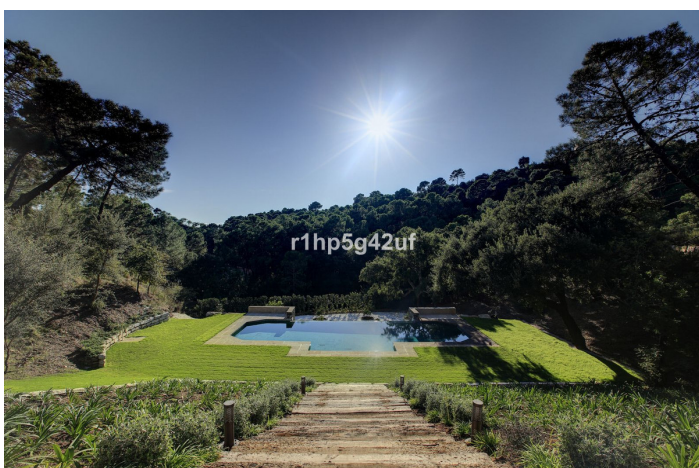

Villa - Chalet en venta en Benahavís, Benahavís

1.900.000 €

Referencia: R4123480 Dormitorios: 3 Baños: 3 Terreno: 4.633m² Construido: 200m² Terraza: 25m²

Costa del Sol, Benahavís

Rare and exclusive retreat in the Marbella Club Golf Resort, walking distance to the equestrian centre, driving range and the Club House.

It basically is a plot of 4.600 m² surface plus another plot of 4.100 m² which is classified as private green zone, meaning it has no building allowance but it gives plenty of extra forest and privacy. The buildable plot already has the guest house built and a flat surface to build the main house. There is also a fabulous swimming pool.

This property is strategically located in a secluded setting close to the main facilities of the resort: Restaurant Club House, golf course and equestrian center.

Características:

Características

24 Horas Recepción

Bar

Day Care

Establos

Vistas

Vistas a Montaña

Vistas al Campo

Vistas a Jardín

Vistas a Piscina