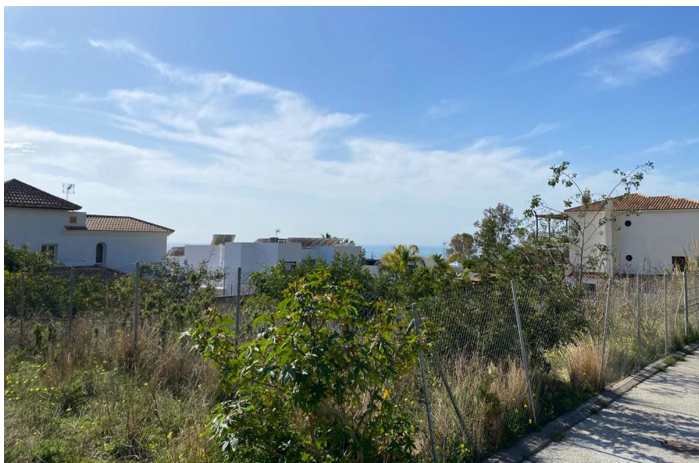

Residentiele Percelen te koop in Benalmádena,
Benalmádena

350.000 €

Referentie: R4251805 Plotgrootte: 606m² Perceelgrootte: 330m²

Costa del Sol, Benalmádena

A beautiful flat residential plot in the highly sought-after location of Retamar, Benalmadena. Spanning 600m², this plot boasts stunning sea views and is surrounded by prestigious homes. It is the perfect spot for building a house of up to 330m², with a pre-approved project available upon request. Within a short drive, you can enjoy the beach, a supermarket, the charming town of Benalmadena, and a range of other amenities. Don't miss out on this incredible opportunity!

Kenmerken:

Zonorientatie

South

Uitzicht

Zeezicht

Urban Bekeken