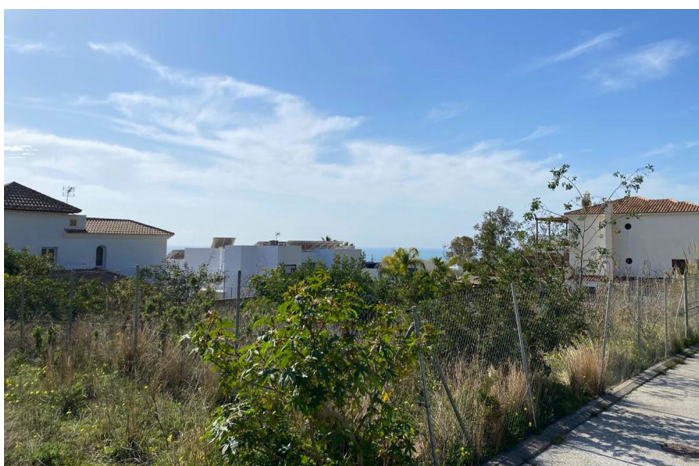

Terreno Urbano en venta en Benalmádena,
Benalmádena

350.000 €

Referencia: R4251805 Terreno: 606m² Construído: 330m²

Costa del Sol, Benalmádena

A beautiful flat residential plot in the highly sought-after location of Retamar, Benalmadena. Spanning 600m², this plot boasts stunning sea views and is surrounded by prestigious homes. It is the perfect spot for building a house of up to 330m², with a pre-approved project available upon request. Within a short drive, you can enjoy the beach, a supermarket, the charming town of Benalmadena, and a range of other amenities. Don't miss out on this incredible opportunity!

Características:

Orientación

South

Vistas

Vistas al Mar

Vistas Urbanas