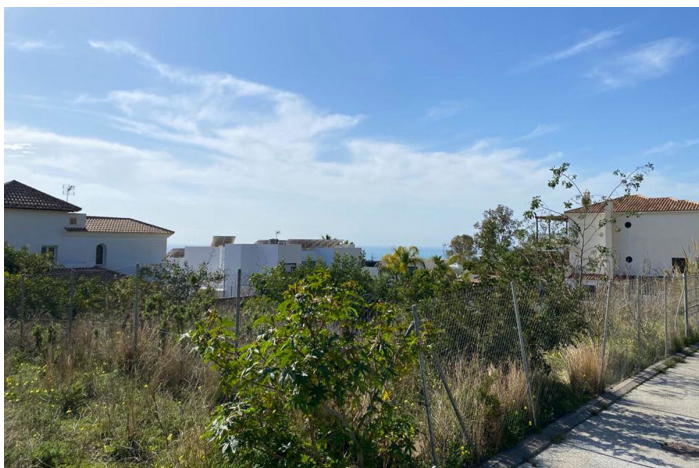

Residential Plot for sale in Benalmádena, Benalmádena

350,000 €

Reference: R4251805 Plot Size: 606m² Build Size: 330m²

Costa del Sol, Benalmádena

A beautiful flat residential plot in the highly sought-after location of Retamar, Benalmadena. Spanning 600m², this plot boasts stunning sea views and is surrounded by prestigious homes. It is the perfect spot for building a house of up to 330m², with a pre-approved project available upon request. Within a short drive, you can enjoy the beach, a supermarket, the charming town of Benalmadena, and a range of other amenities. Don't miss out on this incredible opportunity!

Features:

Orientation

South

Views

Sea

Urban