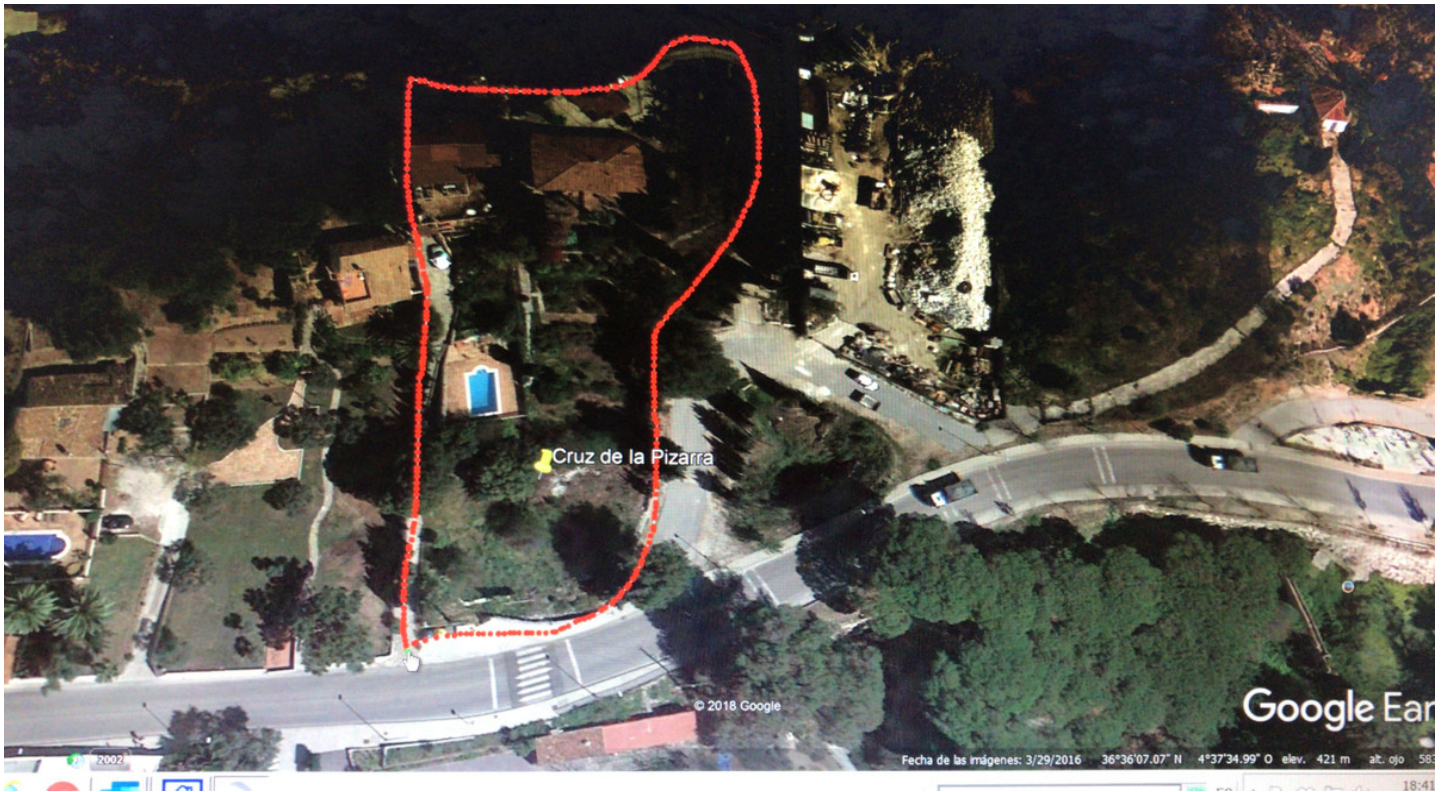

Terreno Comercial en venta en Mijas Pueblo, Mijas

1.450.000 €

Referencia: R3211420 Terreno: 6.000m<sup>2</sup>

## Costa del Sol, Mijas Pueblo

FANTASTIC ELEVATED and WONDERFUL BUILDING PLOT of 6000 m2 with LOVELY OPEN SEA VIEWS of the Mediterranean and within walking distance to Mijas Pueblo. A fabulous opportunity to acquire this site in a very sought-after location. POSSIBLE TO BUILD A NEW PROMOTION / for the construction of 12 new townhouses with communal swimming pool. And on the bus route!

### Orientación

South