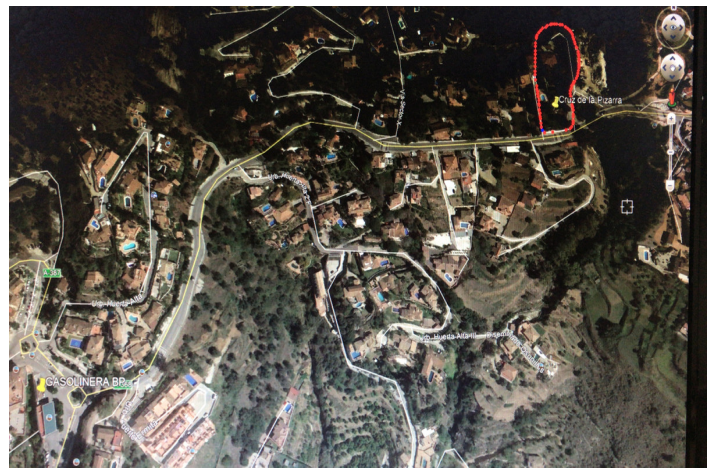

Terreno Comercial en venta en Mijas Pueblo, Mijas

1.450.000 €

Referencia: R3211420 Terreno: 6.000m<sup>2</sup>

## Costa del Sol, Mijas Pueblo

FANTASTIC ELEVATED and WONDERFUL BUILDING PLOT of 6000 m2 with LOVELY OPEN SEA VIEWS of the Mediterranean and within walking distance to Mijas Pueblo. A fabulous opportunity to acquire this site in a very sought-after location. POSSIBLE TO BUILD A NEW PROMOTION / for the construction of 12 new townhouses with communal swimming pool. And on the bus route!

### Orientación

South

### Posición

Campo

Pueblo

Pueblo de Montaña