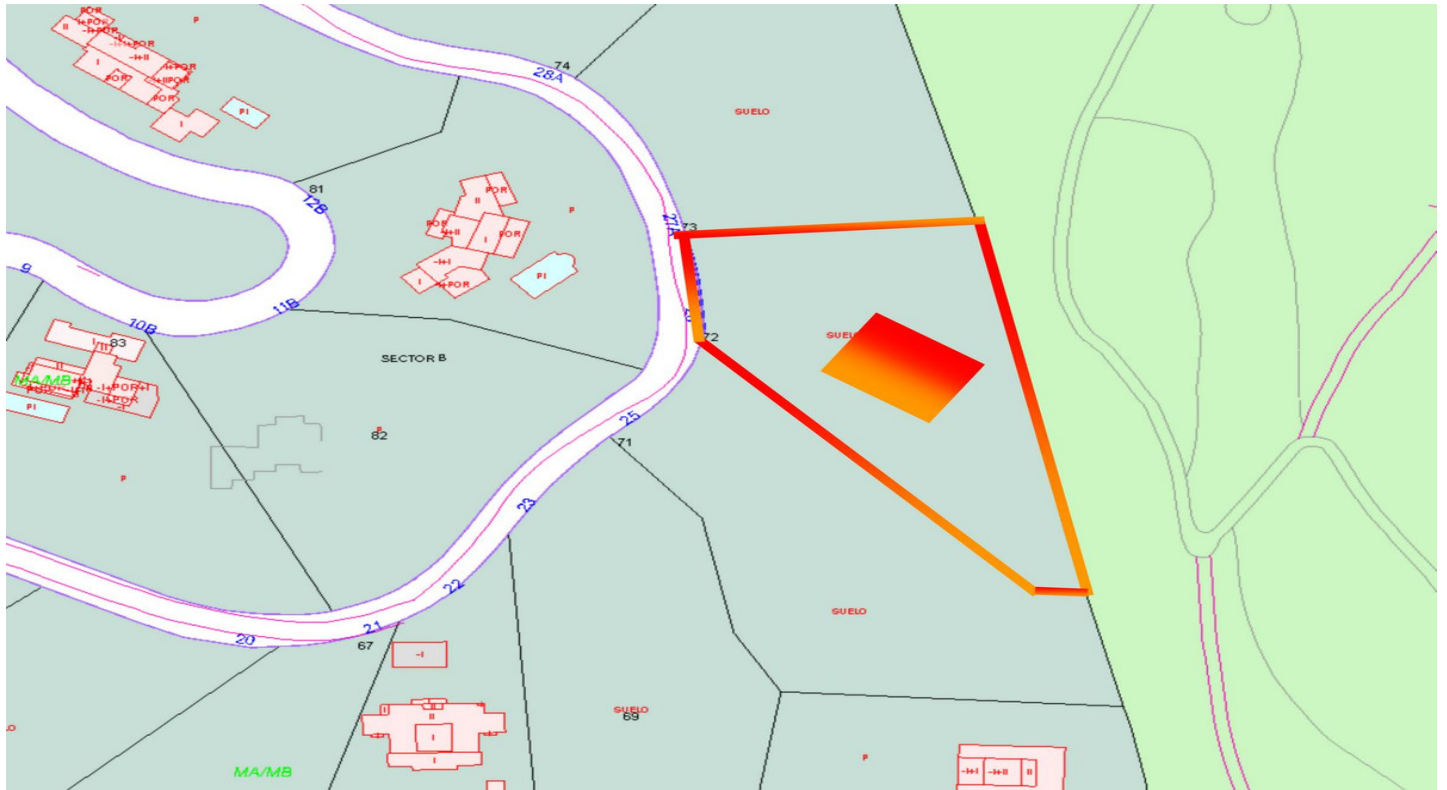

Residentiele Percelen te koop in Benahavís, Benahavís

750.000 €

Referentie: R4742425 Plotgrootte: 3.553m²

Costa del Sol, Benahavís

Monte Mayor: Big plot with open views This plot is in the perfect setting to build a villa overlooking the green mountains of Benahavis and the lake in Monte Mayor. Monte Mayor is a gated urbanization, surrounded by green mountains, it is the ideal place to live as a family and get away from the hustle and bustle of the coast, but also only 15min by car from Puerto Banus and the village of Benahavis, the gastronomic jewel of the Costa del Sol

Kenmerken:

Zonorientatie

South West Orientation

Uitzicht

Zeezicht

Mountain Bekeken

Weids

Country Bekeken