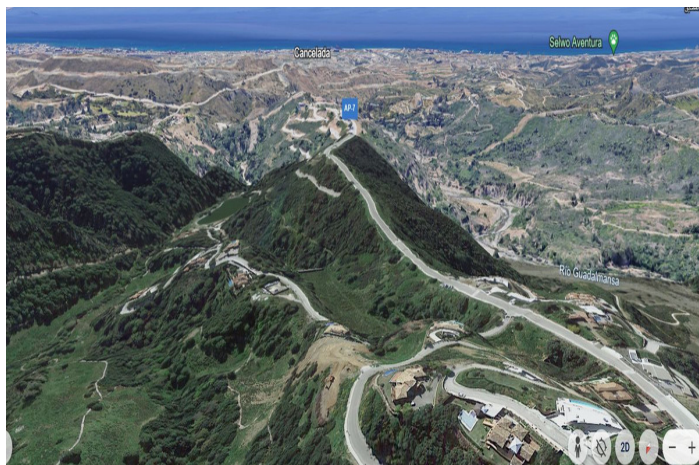

Residentiele Percelen te koop in Benahavís, Benahavís

750.000 €

Referentie: R4742425 Plotgrootte: 3.553m²

Costa del Sol, Benahavís

Monte Mayor: Big plot with open views This plot is in the perfect setting to build a villa overlooking the green mountains of Benahavis and the lake in Monte Mayor. Monte Mayor is a gated urbanization, surrounded by green mountains, it is the ideal place to live as a family and get away from the hustle and bustle of the coast, but also only 15min by car from Puerto Banus and the village of Benahavis, the gastronomic jewel of the Costa del Sol

Kenmerken:

Zonorientatie

South West Orientation

Uitzicht

Zeezicht

Mountain Bekeken

Weids

Country Bekeken

Golf Bekeken

Forest Bekeken

Voorzieningen

Elektriciteit

Drinkwater

Ligging

Dichtbij golfbaan

Urbanisatie