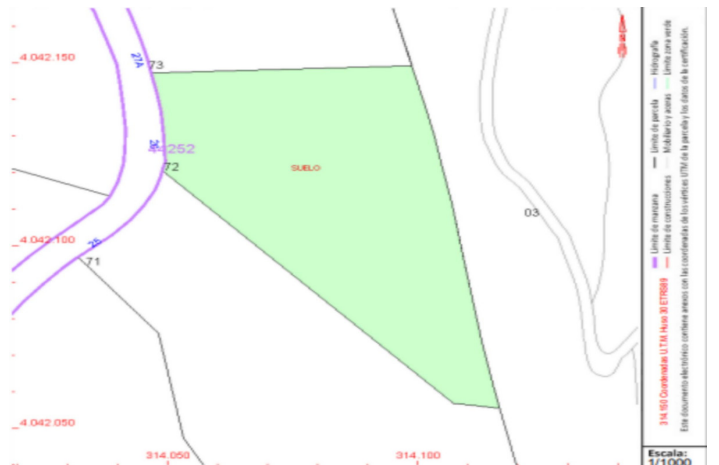

Residentiele Percelen te koop in Benahavís, Benahavís

750.000 €

Referentie: R4742425 Plotgrootte: 3.553m²

Costa del Sol, Benahavís

Monte Mayor: Big plot with open views This plot is in the perfect setting to build a villa overlooking the green mountains of Benahavis and the lake in Monte Mayor. Monte Mayor is a gated urbanization, surrounded by green mountains, it is the ideal place to live as a family and get away from the hustle and bustle of the coast, but also only 15min by car from Puerto Banus and the village of Benahavis, the gastronomic jewel of the Costa del Sol

Kenmerken:

Zonorientatie

South West Orientation

Uitzicht

Zeezicht

Mountain Bekeken

Weids

Country Bekeken