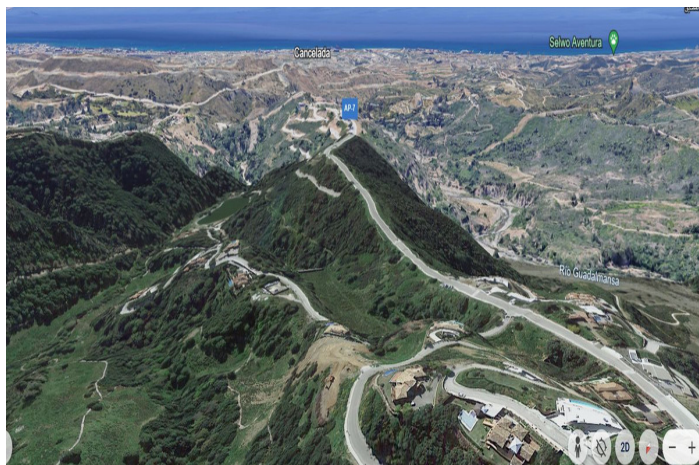

Residential Plot for sale in Benahavís, Benahavís

750,000 €

Reference: R4742425 Plot Size: 3,553m²

Costa del Sol, Benahavís

Monte Mayor: Big plot with open views This plot is in the perfect setting to build a villa overlooking the green mountains of Benahavis and the lake in Monte Mayor. Monte Mayor is a gated urbanization, surrounded by green mountains, it is the ideal place to live as a family and get away from the hustle and bustle of the coast, but also only 15min by car from Puerto Banus and the village of Benahavis, the gastronomic jewel of the Costa del Sol

Features:

Orientation

South West

Security

Gated Complex

24 Hour Security

Views

Sea

Mountain

Panoramic

Country

Golf

Forest

Utilities

Electricity

Drinkable Water

Setting

Close To Golf

Urbanisation

Country

Village

Mountain Pueblo

Close To Forest

Category