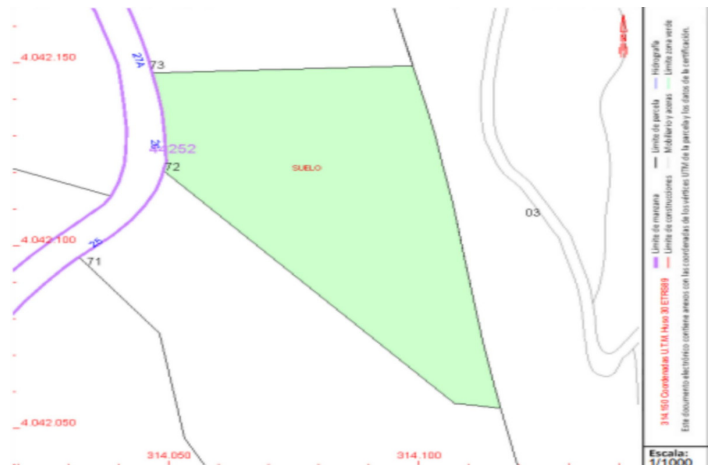

Residential Plot for sale in Benahavís, Benahavís

750,000 €

Reference: R4742425 Plot Size: 3,553m²

Costa del Sol, Benahavís

Monte Mayor: Big plot with open views This plot is in the perfect setting to build a villa overlooking the green mountains of Benahavis and the lake in Monte Mayor. Monte Mayor is a gated urbanization, surrounded by green mountains, it is the ideal place to live as a family and get away from the hustle and bustle of the coast, but also only 15min by car from Puerto Banus and the village of Benahavis, the gastronomic jewel of the Costa del Sol