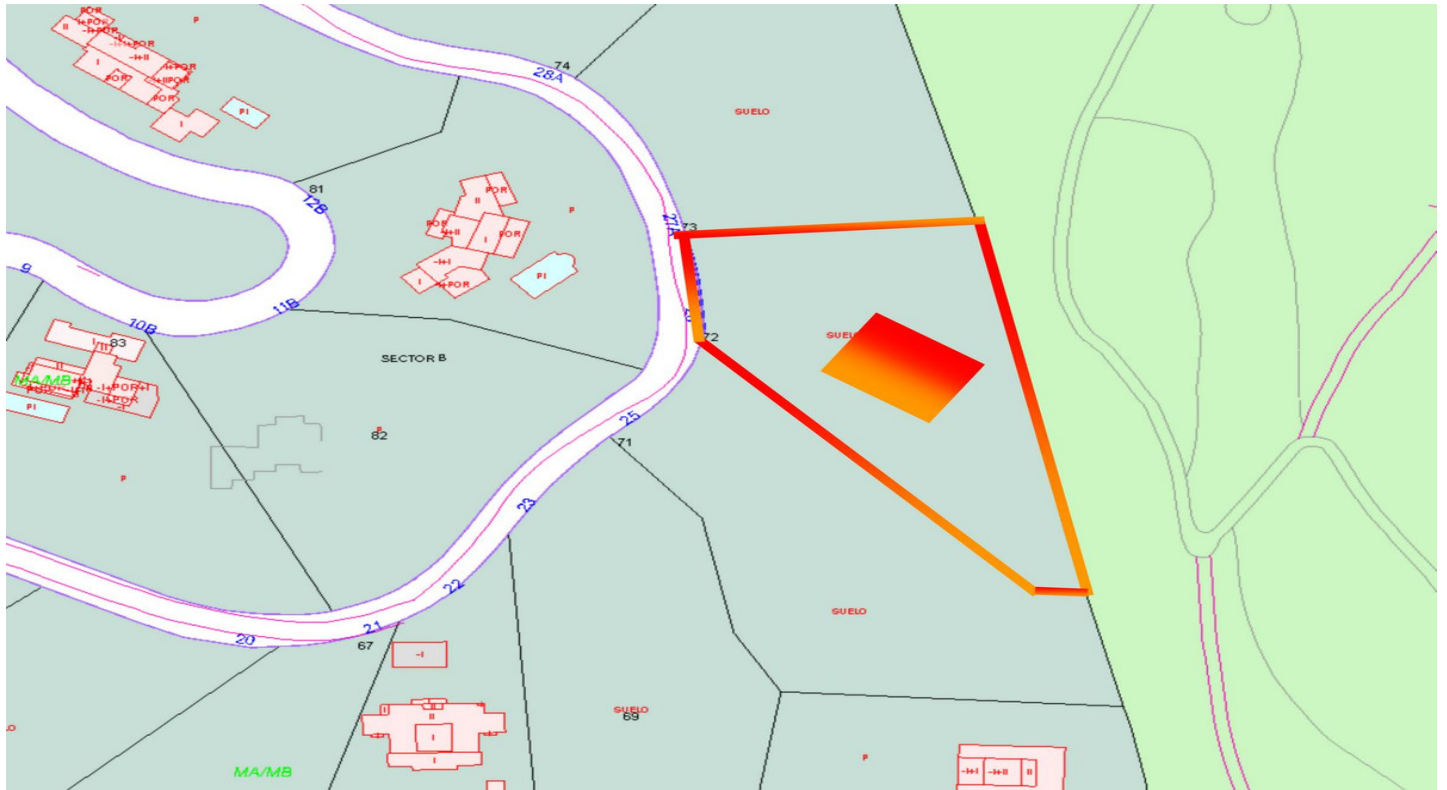

Residential Plot for sale in Benahavís, Benahavís

750,000 €

Reference: R4742425 Plot Size: 3,553m²

Costa del Sol, Benahavís

Monte Mayor: Big plot with open views This plot is in the perfect setting to build a villa overlooking the green mountains of Benahavis and the lake in Monte Mayor. Monte Mayor is a gated urbanization, surrounded by green mountains, it is the ideal place to live as a family and get away from the hustle and bustle of the coast, but also only 15min by car from Puerto Banus and the village of Benahavis, the gastronomic jewel of the Costa del Sol

Features:

Orientation

South West

Security

Gated Complex

24 Hour Security

Views

Sea

Setting

Close To Golf

Urbanisation

Country

Village

Mountain Pueblo

Close To Forest

Category