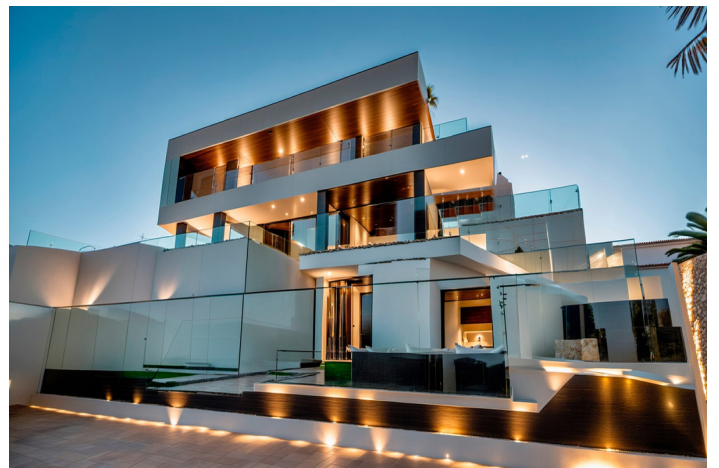

Villa - Chalet en venta en Benahavís, Benahavís

5.695.000 €

Referencia: R4590604    Dormitorios: 6    Terreno: 1.020m<sup>2</sup>    Construido: 500m<sup>2</sup>    Terraza: 700m<sup>2</sup>

## Costa del Sol, Benahavís

Welcome to Villa Skyline, an exceptional residence nestled within the heart of a golf paradise, gracing a sprawling 1020 m<sup>2</sup> plot and boasting a stunning 500 m<sup>2</sup> architectural masterpiece exuding opulence and sophistication.

The seamless fusion of practicality and elegance defines Villa Skyline, featuring a spacious laundry room and refined storage solutions, including a grocery elevator, enveloping the space in an aura of serene luxury. Embrace a sanctuary of well-being within this abode; an in-house Gym, Sauna, and Jacuzzi beckon, inviting tranquillity and revitalisation. Outside, discover numerous terraces, inviting lounge areas, an outdoor kitchen, and a pool, ensuring unparalleled convenience for leisure and entertainment.

Villa Skyline transcends mere housing; it epitomises sophistication, gracefully blending luxury with functionality, culminating in an unparalleled lifestyle experience.

-REFURBISHMENT PROJECT-