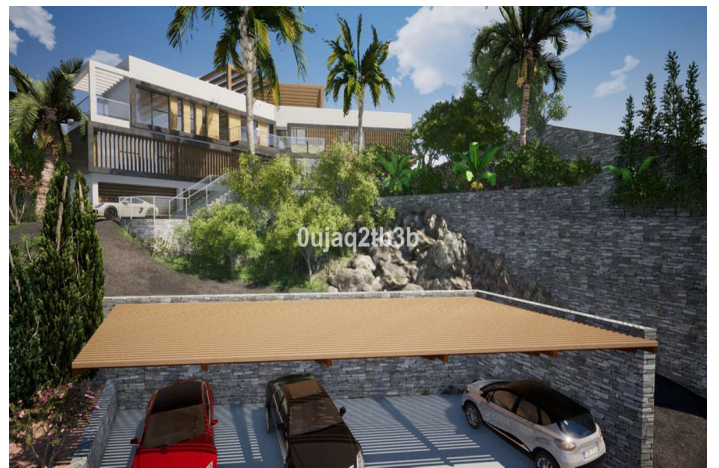

Residentiele Percelen te koop in El Rosario, Marbella

555.000 €

Referentie: R3888871 Plotgrootte: 1.704m²

Costa del Sol, El Rosario

Magnificent plot in a great location and walking distance to Sports center, commercial center, services and amenities. There is a project to build a very large house taking advantage of the slope in the plot. South-West oriented. El Rosario is a consolidated residential area with high demand for plots and properties.

Mountain Bekeken

Weids

Garden Views

street Views

Categorie

Investering

Golf

Bestaande bouw