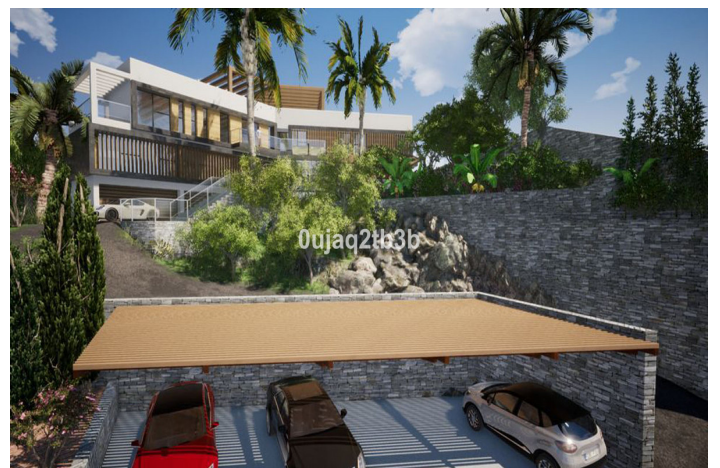

# Terreno Urbano en venta en El Rosario, Marbella

555.000 €

Referencia: R3888871 Terreno: 1.704m<sup>2</sup>

## Costa del Sol, El Rosario

Magnificent plot in a great location and walking distance to Sports center, commercial center, services and amenities. There is a project to build a very large house taking advantage of the slope in the plot. South-West oriented. El Rosario is a consolidated residential area with high demand for plots and properties.

### Vistas

Vistas a Montaña

Vistas Panorámicas

Vistas a Jardín

Vistas a Calle