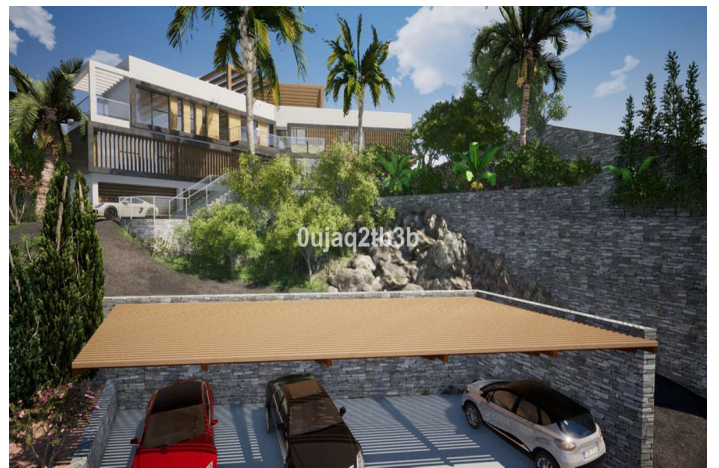

Residential Plot for sale in El Rosario, Marbella

555,000 €

Reference: R3888871 Plot Size: 1,704m²

Costa del Sol, El Rosario

Magnificent plot in a great location and walking distance to Sports center, commercial center, services and amenities. There is a project to build a very large house taking advantage of the slope in the plot. South-West oriented. El Rosario is a consolidated residential area with high demand for plots and properties.

Mountain

Panoramic

Garden

Street

Category

Investment

Golf

Resale