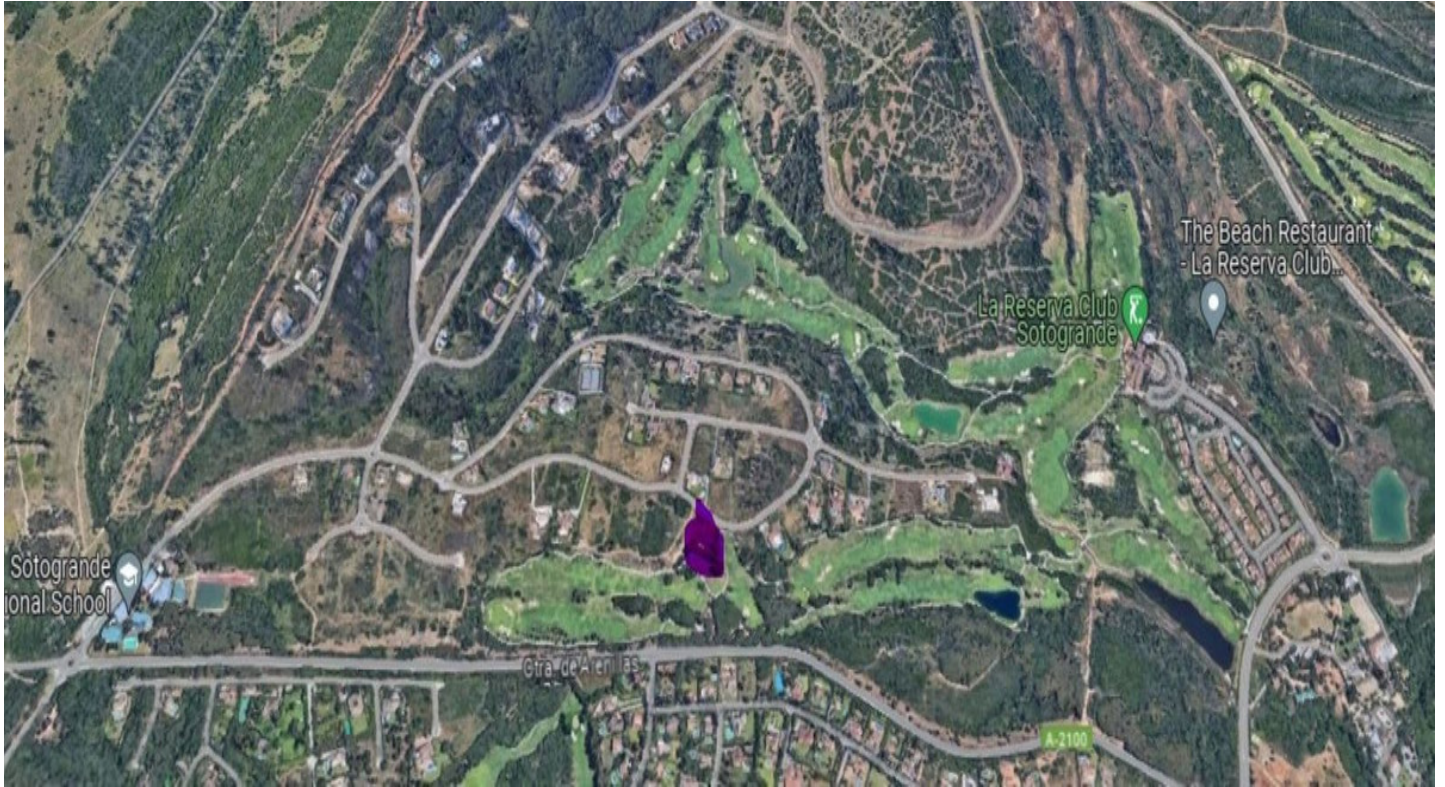

Residential Plot for sale in Sotogrande Alto, Sotogrande

675,000 €

Reference: R4367251 Plot Size: 2,748m<sup>2</sup>

---

## Costa de la Luz, Sotogrande Alto

A residential plot for a single dwelling on Calle Lentisco within the La Reserva golf resort. This frontline golf plot has a total of 2,748m<sup>2</sup> with a buildability of 25%.

**Features:**

**Orientation**

South

**Views**

Sea

Golf

**Setting**

Frontline Golf