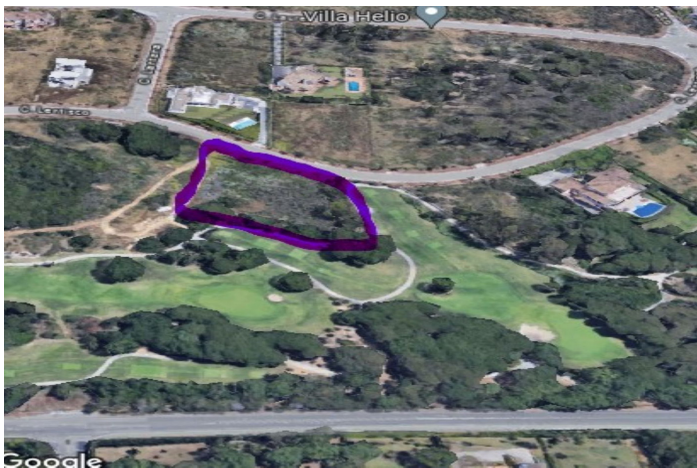

Residential Plot for sale in Sotogrande Alto, Sotogrande

675,000 €

Reference: R4367251 Plot Size: 2,748m²