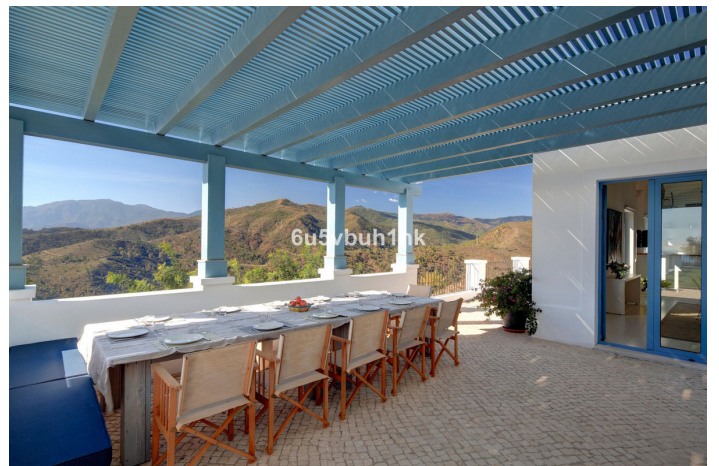

Villa - Chalet en venta en Benahavís, Benahavís

4.900.000 €

Referencia: R3746326 Dormitorios: 5 Baños: 6 Terreno: 6.950m² Construido: 682m² Terraza: 90m²

Costa del Sol, Benahavís

A luxurious villa on a double plot (7.000m²) with panoramic views to the Mediterranean and the mountains. South to west facing. Fully private, quiet and peaceful. Gated and 24 hrs security. Offering a nice combination of styles, modern Nordic inside and Andalucian outside. Drive way leading to the property. Nice entrance with patio and fountain. Main floor: Living area with high ceilings and fire place, separate dining and open plan fully fitted kitchen. Mezzanine for office or tv area. Master bedroom en suite with dressing area, two guest bedrooms en suite. Small bedroom next to the kitchen. Covered and open terraces (porches 90m², terraces 150+m²) with direct access to the gardens and pool area. Lower floor, garden level: Guest bedroom en suite with salon, entertainment area, home cinema, bodega, garage. Outside dining and kitchen with BBQ area. Mature gardens with private pool. Amenities, shops and beach appr. 15 minutes drive. Monte Mayor Country Club is located next to the exclusive Marbella Club Golf Resort with its clubhouse and horse riding stables. Near the Villa Padierna 5* hotel with Los Flamings Golf and the typical cozy village of Cancelada. The double plot offers the possibility to built more m² and/or a separate guest house.

Características:

Características

Trastero - Almacén
Doble acristalamiento

Piscina

Piscina Privada

Climatización

Aire Acondicionado
Chimenea
Calefacción Central.

Vistas

Vistas al Mar
Vistas a Montaña
Vistas a Piscina