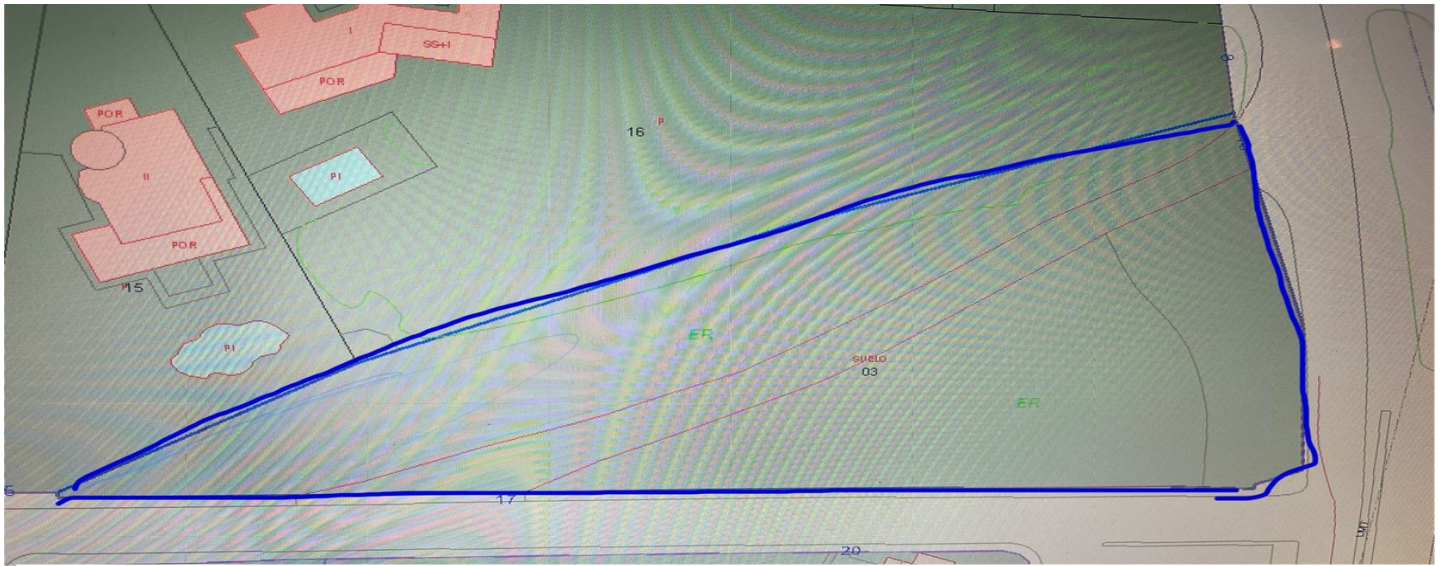

Residentiele Percelen te koop in Benahavís, Benahavís

750.000 €

Referentie: R4438873 Plotgrootte: 3.500m²

Costa del Sol, Benahavís

This picturesque plot of land, now available for sale in Benahavis village .Good location , walking distance to schools , kindergarten and village's center .