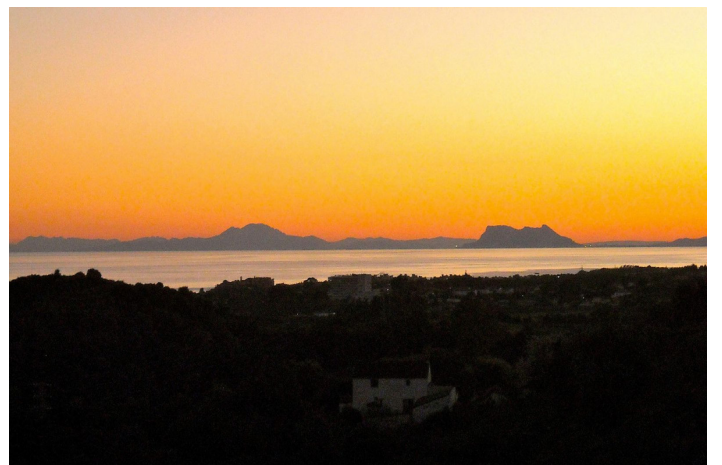

## Costa del Sol, Selwo

LARGE PLOT FOR LUXURY VILLA

Plot: 4,124m<sup>2</sup>

Max Build: 600m<sup>2</sup> plus basement and porches

Large elevated plot with panoramic mountain views. Close to beach (2km), great restaurants, supermarkets, hospital, schools etc. La Panera on the New Golden Mile between San Pedro and Estepona is a beautiful and peaceful area, only 10 to 12 minutes from Puerto Banus. High quality urbanisation with luxury villas. All services are in place.