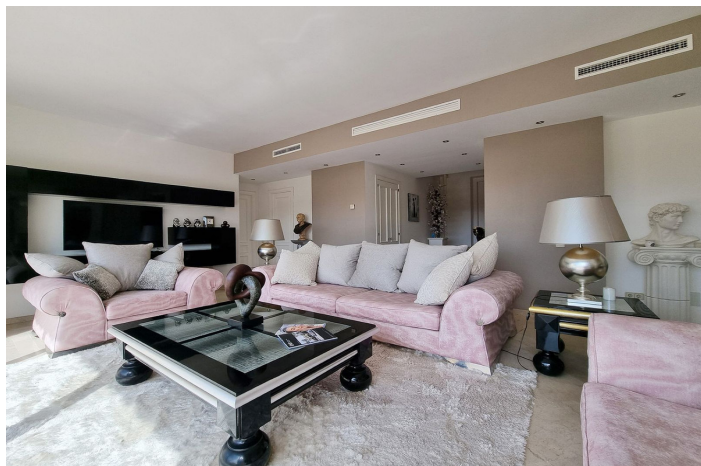

Penthouse te koop in Elviria, Marbella

1.150.000 €

Referentie: R4328017 Slaapkamers: 3 Perceelgrootte: 222m² Terras: 116m²

Costa del Sol, Elviria

JUST REDUCED IN PRICE FOR A FAST SALE! We proudly present this exclusive luxury one-of-a-kind duplex penthouse in Elviria enjoying totally unobstructed clear and open views over Greenlife Golf, Elviria's green valley, the mountains, and the Mediterranean Sea. The elevator allows for direct private entry to the property, when once the door opens, the views take your breath away. It comes fully furnished with in a classical luxury style and a totally open, recently renovated, modern designer's kitchen with breakfast bar, with a separate washing room and a storage room. On the same level we find the guest toilet, large bright lounge with sitting area with a natural fireplace that opens both to the lounge and the kitchen and a TV corner. There are two generously sized on-suite bedrooms on this level, one considered a second master bedroom. From each room and space, you can step out to a sunny terrace and enjoy the beautiful view. Upstairs we find another superb large private master bedroom, with an ensuite bathroom, walk-in closet and a private south facing sunny terrace. It comes with two private garage spaces and storage rooms. This kind of timeless and unique property rarely becomes available on the market!